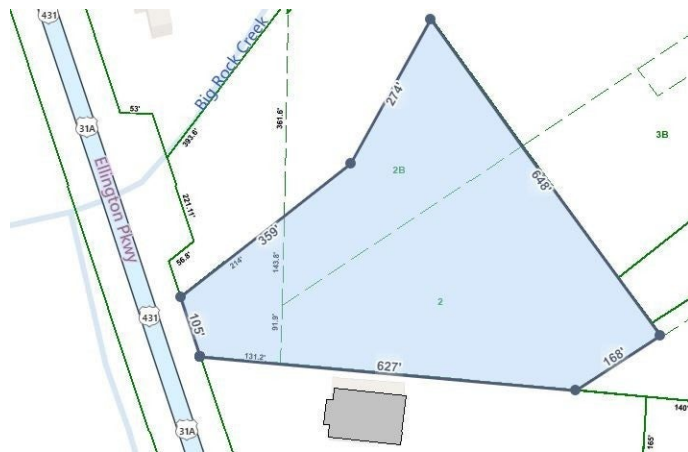

# \$270,000 - N Ellington Pkwy, Lewisburg

MLS® #2268582

**\$270,000**

0 Bedroom, 0.00 Bathroom,  
Commercial Sale on 5.48 Acres

N/A, Lewisburg, TN

High traffic area, great commercial lot in a convenient location, Will also lease the property, 105 sq ft of road frontage, Right a way for water, sewer & gas