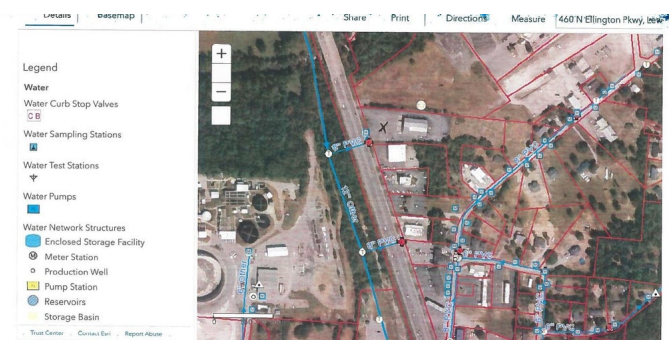

Listing Details

Listing Office	Grover Collins Real Estate